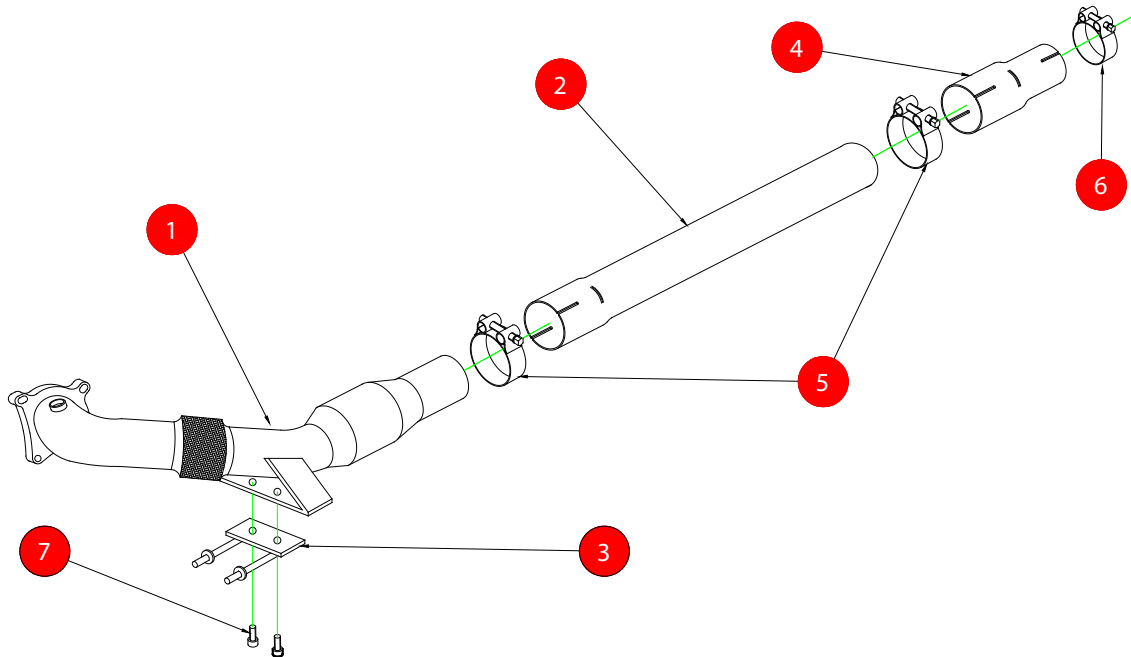

CAR	Seat Leon Cupra R 2.0TSi 265PS	PART NO.	SSTX009
YEAR	10-12	FIT KITS	178 FK
NOTES	Where not supplied use original fittings	FEATURES	Pipe diameter:- 76mm/3"

NO.	PART NO.	DESCRIPTION	QTY
1	594VW	Turbo Down Pipe with Sports Catalyst	1
2	596VW	Link Pipe	1
3	677VW	Mounting Bracket	1
Fit Kit			
4	AD47	Adaptor Sleeve	1
5	Z016.10062	79mm H/D Clamp	2
6	Z016.10005	63-68mm Clamp	1
7	Z017.10808	M8x16mm Cap Head Bolt	2

E-MARK	N/A
DATE	10/11/14
ISSUE	01
AUTHORISED	T.ROWLEY

NOTE: ENSURE SCORPION SYSTEM IS CLEAR OF MOVING PARTS AND ALL ORIGINAL FUNCTIONS WORK CORRECTLY.

Checked By _____